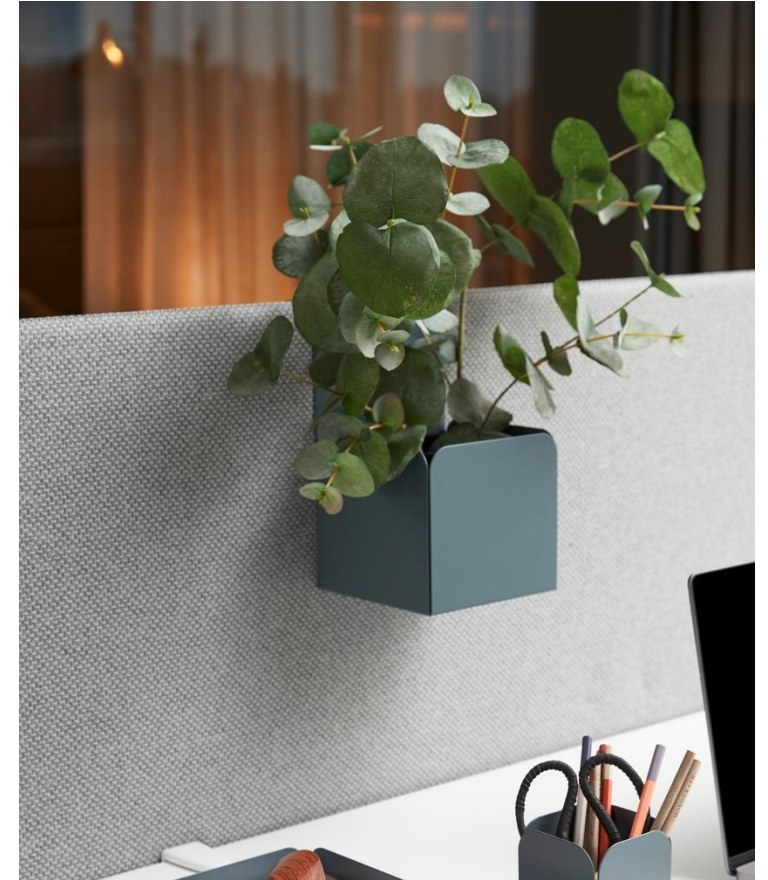

Pot A30 + 637203-22
Eucalyptus 160019