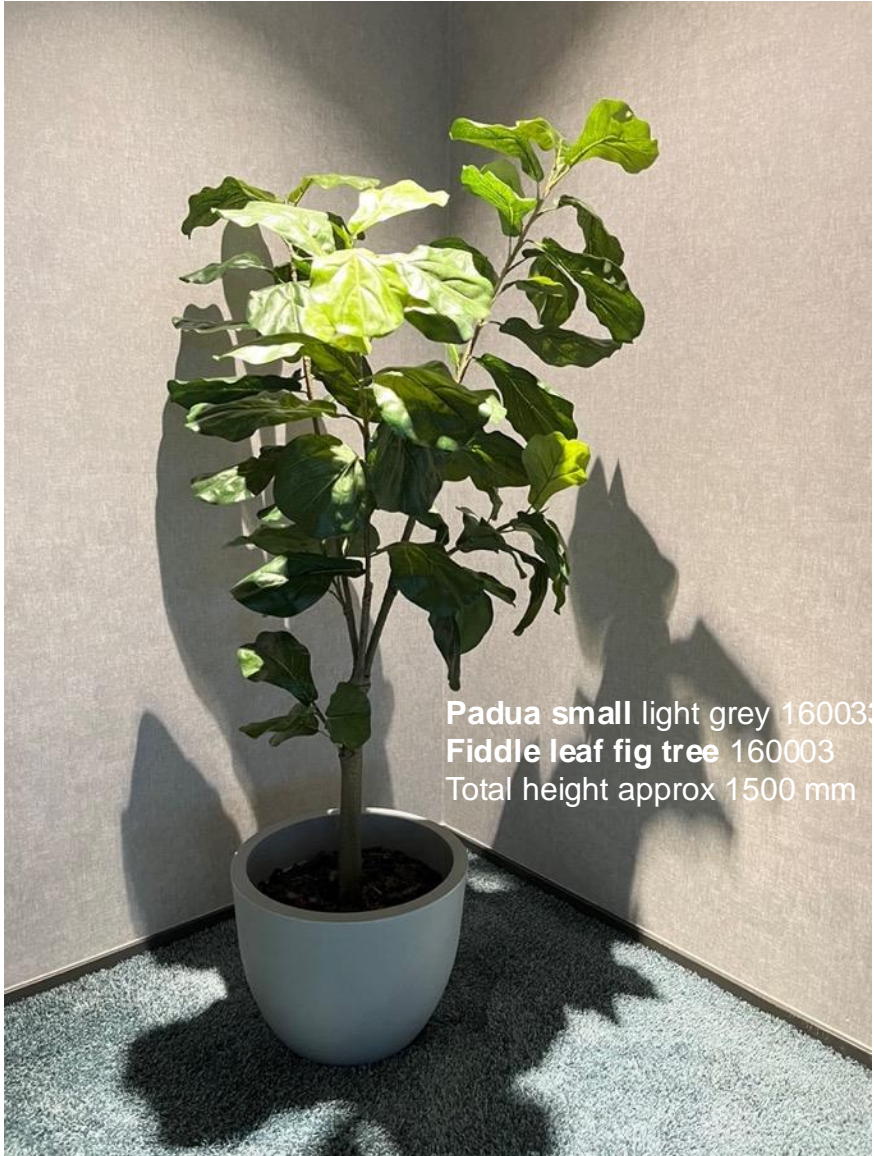

Padua Small light grey 160033
Cycas Palm 160014
Total height approx 700 mm

POT PADUA

Padua small light grey 160033
Fiddle leaf fig tree 160003
Total height approx 1500 mm