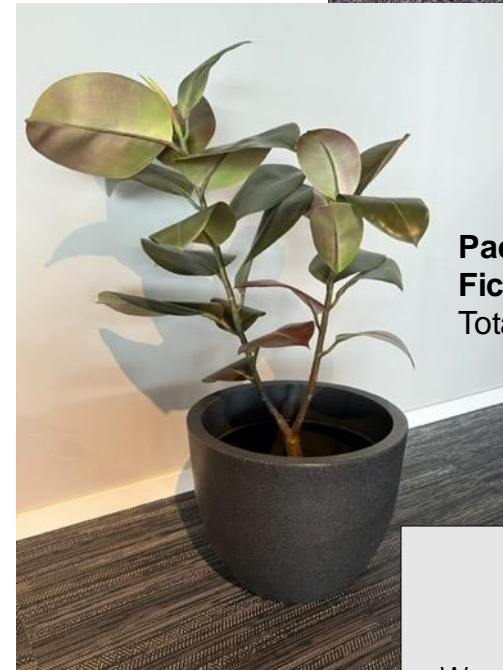

Padua small dark grey 160043
Ficus Elastica 160135
Total height approx 900 mm

REMEMBER!

Leca 40L 160096
Wood Chips brown 40L 160065